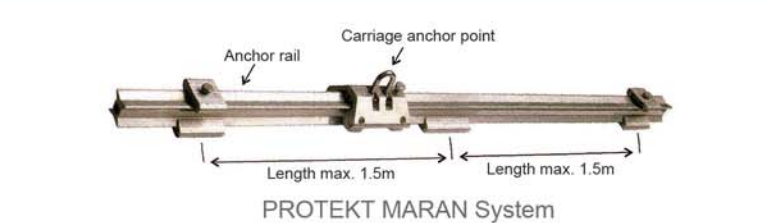

Permanent Horizontal System