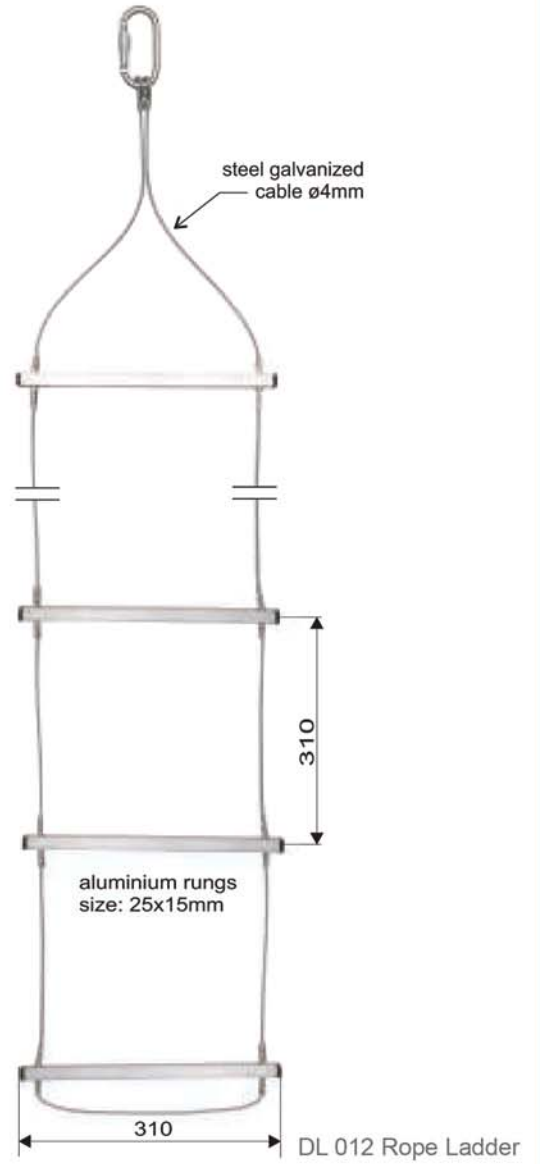

▶ Rescue Tripod

▶ Evacuation Stretchers & Triangles

▶ Rope Descender Device

▶ Rope Grabs & Clamps

▶ Pulleys

▶ Accessories

▶ Work Benches

942 Golden Swing

PROTEKT BA 100

PROTEKT BA 200

▶ Rope Ladders

▶ Protekt Anchor System

AT 150  
Permanent Anchor Point

ST 010  
Anchor Trolley

ST 020  
Anchor Clamp

AT 250  
Alu Anchor Clamp

## Fall Arrester on Rigid Anchorage Line