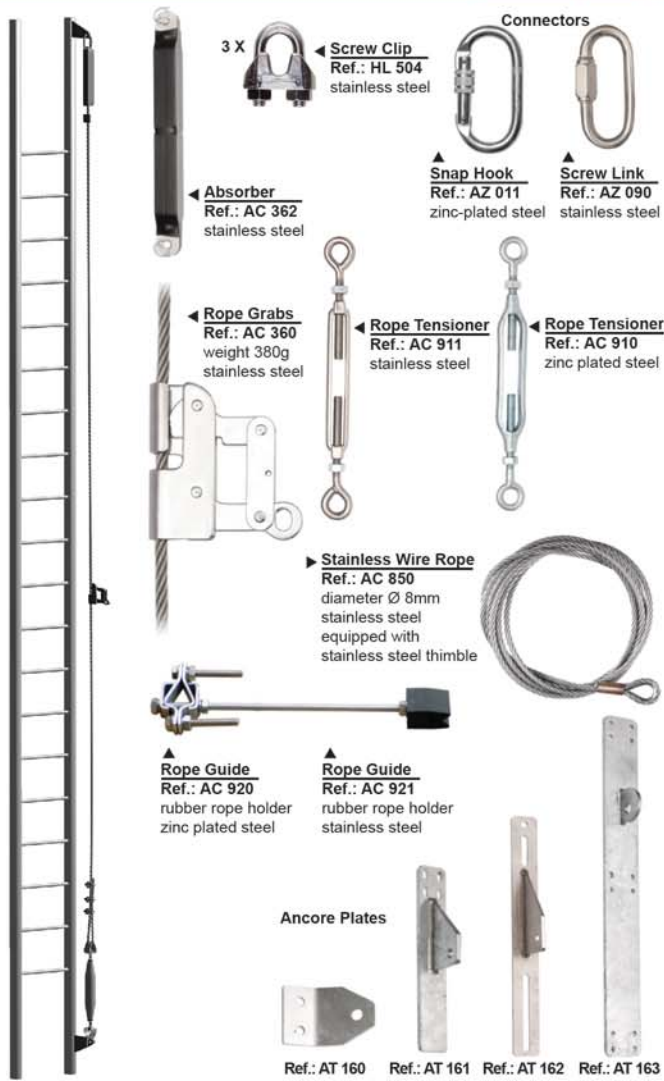

▶ Rescue Tripod

▶ Evacuation Stretchers & Triangles

▶ Rope Descender Device

▶ Rope Grabs & Clamps

▶ Pulleys

▶ Accessories

▶ Work Benches

942 Golden Swing

PROTEKT BA 100

PROTEKT BA 200

▶ Rope Ladders

▶ Protekt Anchor System

AT 150  
Permanent Anchor Point

ST 010  
Anchor Trolley

ST 020  
Anchor Clamp

AT 250  
Alu Anchor Clamp

## Fall Arrester on Rigid Anchorage Line

## Fall Arrester on Flexible Anchorage Line