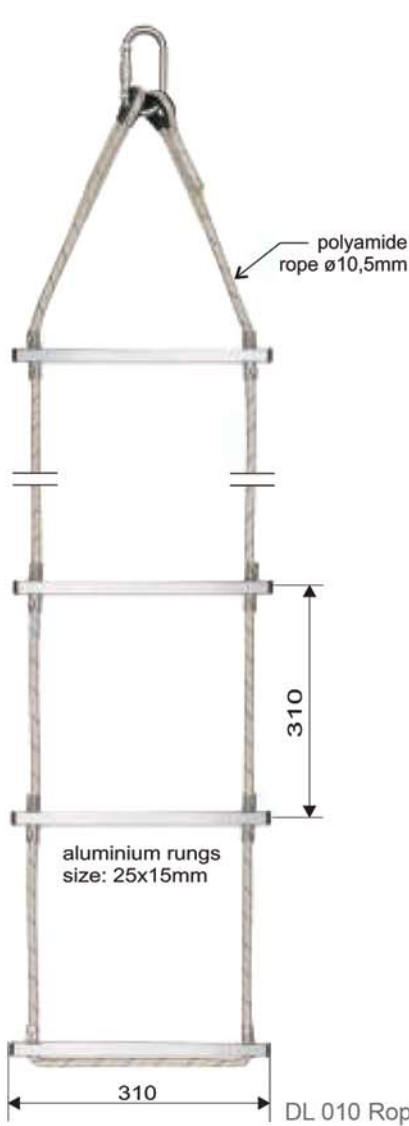

▶ Rescue Tripod

▶ Evacuation Stretchers & Triangles

▶ Rope Descender Device

▶ Rope Grabs & Clamps

▶ Pulleys

▶ Accessories

▶ Work Benches

942 Golden Swing

PROTEKT BA 100

PROTEKT BA 200

▶ Rope Ladders

▶ Protekt Anchor System

AT 150  
Permanent Anchor Point

ST 010  
Anchor Trolley

ST 020  
Anchor Clamp

AT 250  
Alu Anchor Clamp

## Fall Arrester on Rigid Anchorage Line