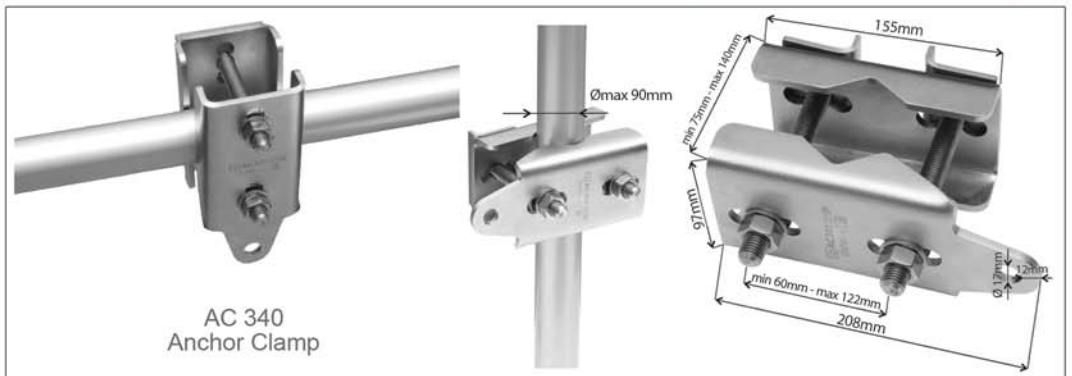

PROTEKT BA 100

PROTEKT BA 200

▶ Rope Ladders

▶ Protekt Anchor System

AT 150  
Permanent Anchor Point

ST 010  
Anchor Trolley

ST 020  
Anchor Clamp

AT 250  
Alu Anchor Clamp

## Fall Arrester on Rigid Anchorage Line