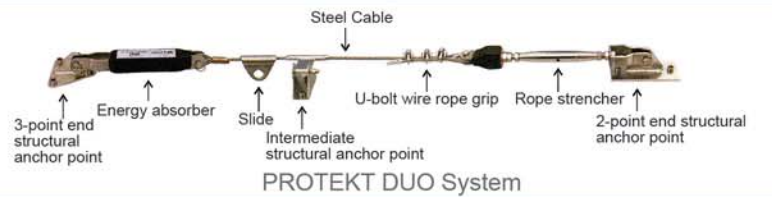

Permanent Horizontal System